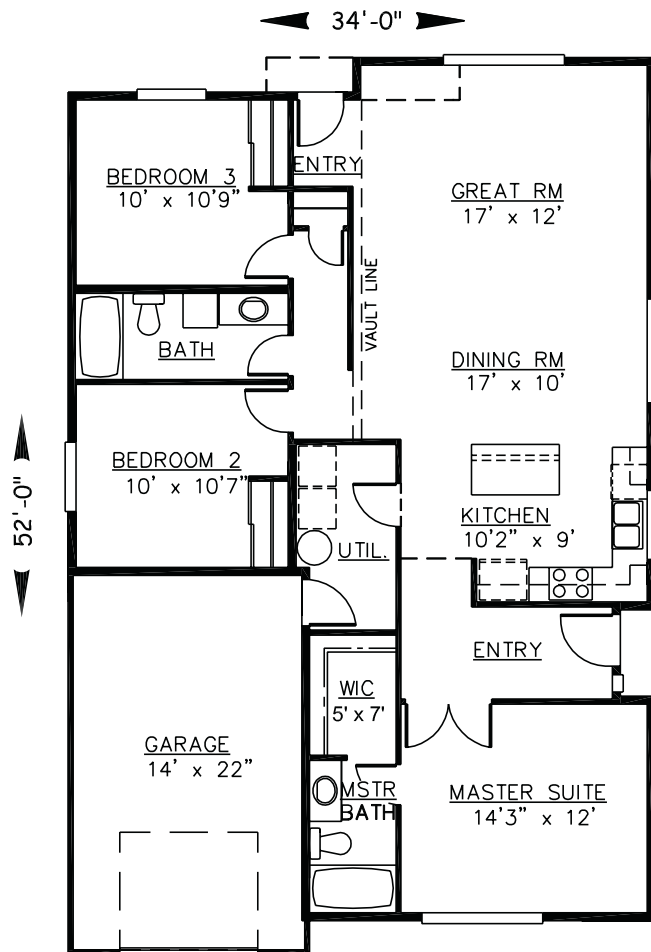

1377 sq ft Home

- 3 BEDROOMS
- 2 BATHS
- VERSATILE STREET APPEAL
- OPEN VAULTED CEILINGS
- FITS SMALL NARROW LOTS

STANDARD ORIENTATION