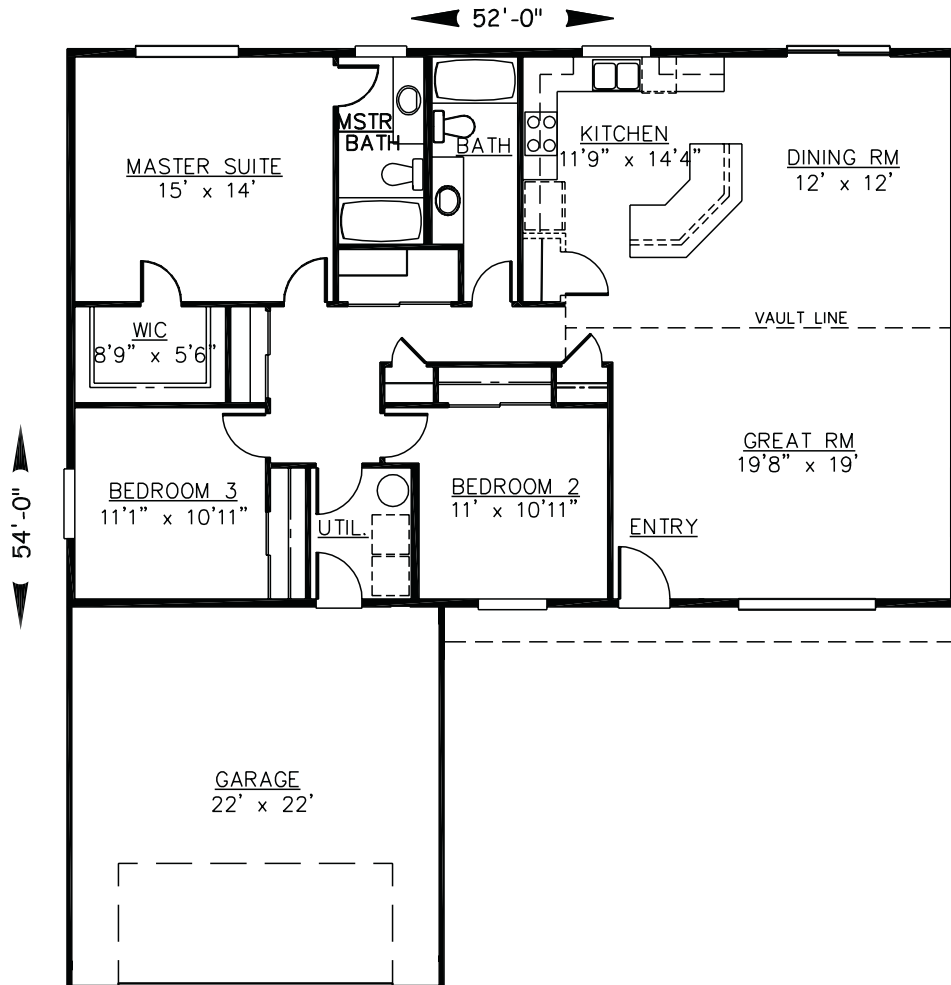

# 1664 sq ft Home

- 3 BEDROOMS
- 2 BATHS
- SPACIOUS FAMILY AREA
- LOTS OF STORAGE SPACE
- PERFECT FOR SMALL LOTS

REVERSE ORIENTATION