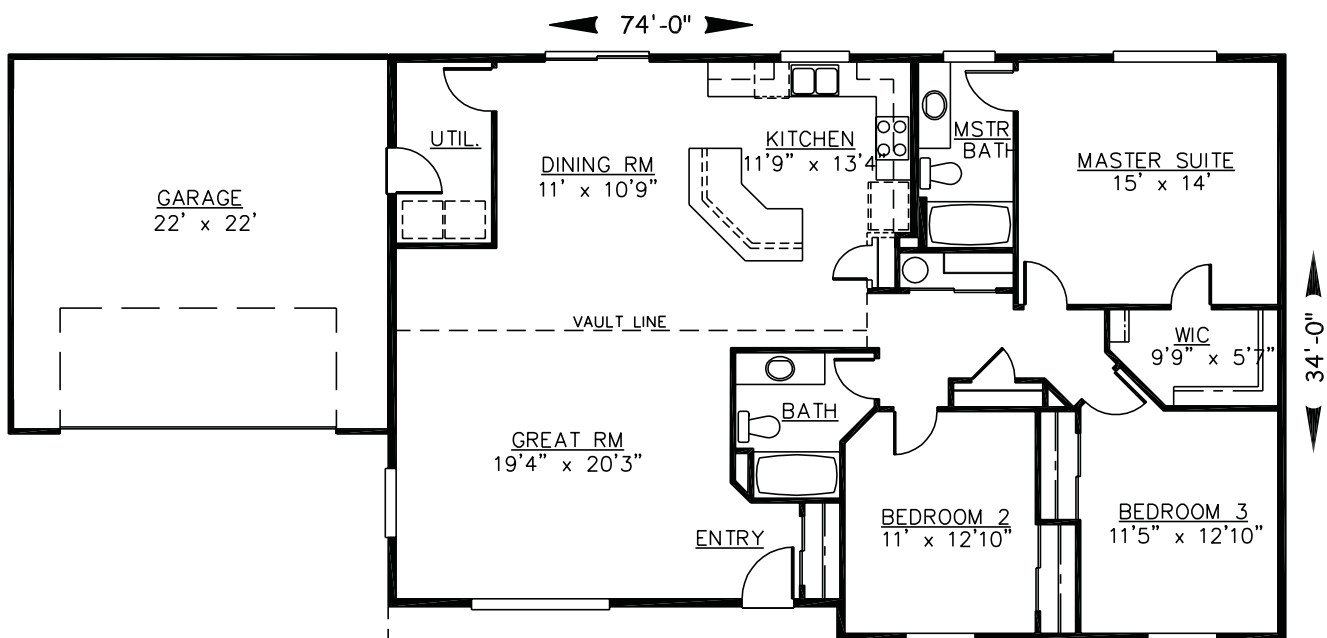

1716 sq ft Home

- 3 BEDROOMS
- 2 BATHS
- OPEN LIVING ROOM
- HIGH VAULTED CEILINGS
- SPACIOUS BEDROOMS

STANDARD ORIENTATION