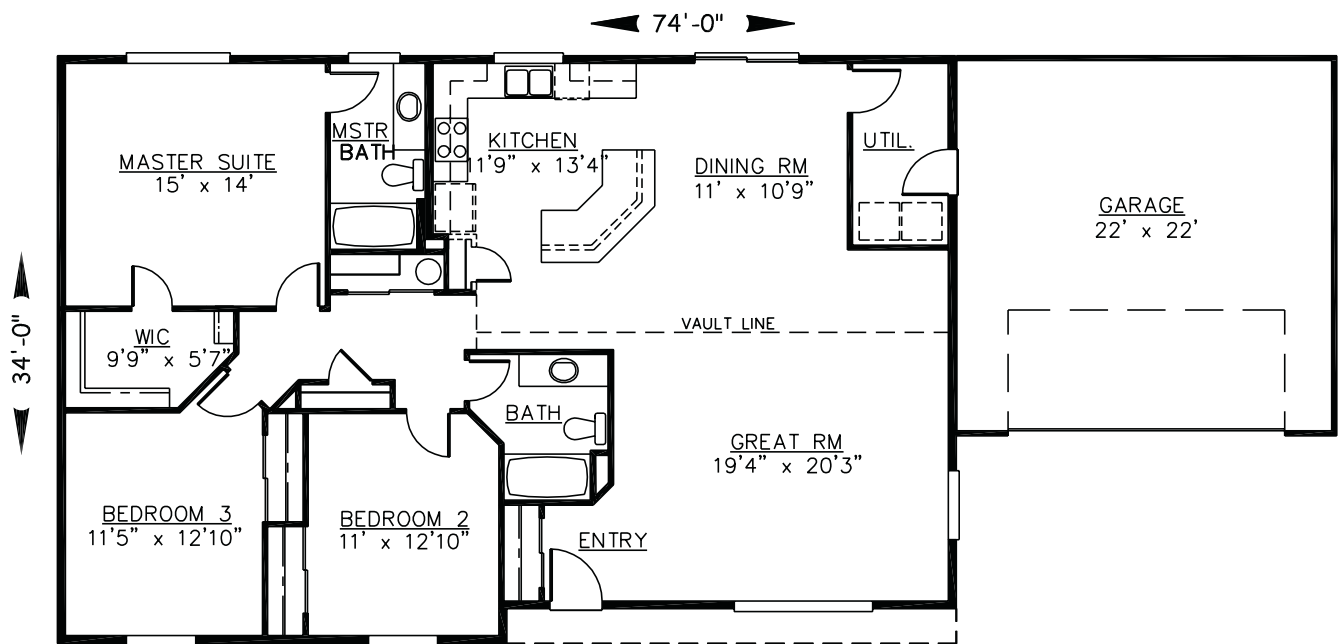

1716 sq ft Home

- 3 BEDROOMS
- 2 BATHS
- OPEN LIVING ROOM
- HIGH VAULTED CEILINGS
- SPACIOUS BEDROOMS

REVERSE ORIENTATION