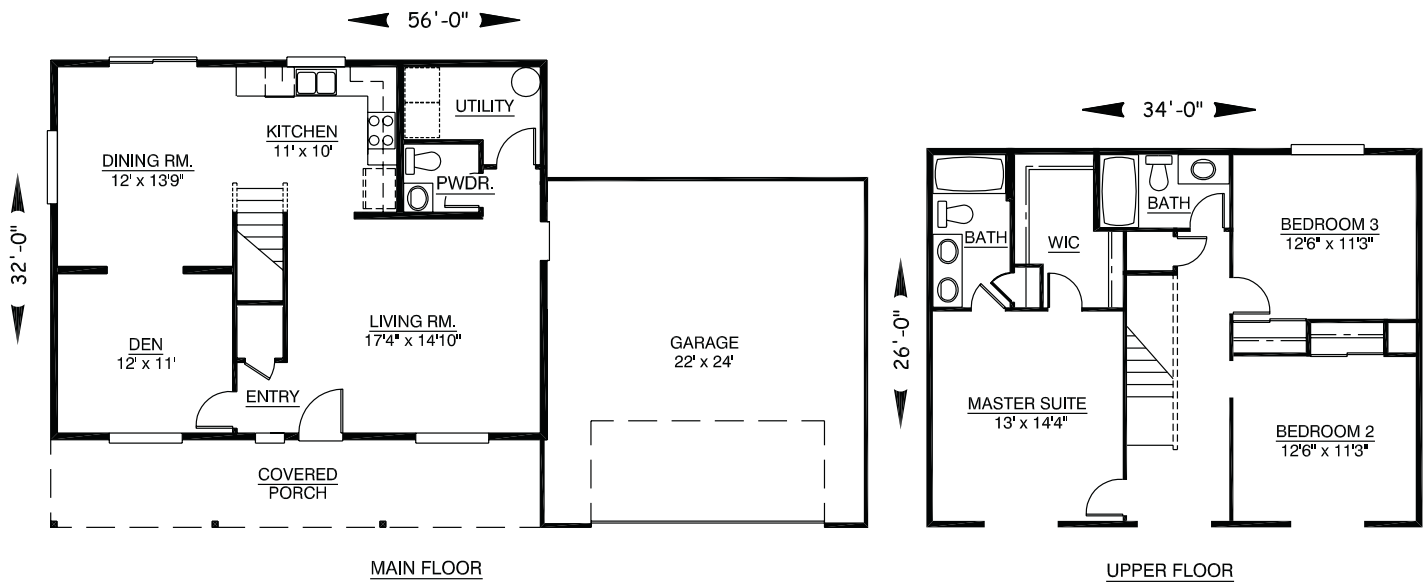

1768 sq ft Home

- 3 BEDROOMS
- 2-1/2 BATHS
- FULL COVERED PORCH
- GREAT DESIGN FLOW
- FITS ON CORNER LOTS

STANDARD ORIENTATION