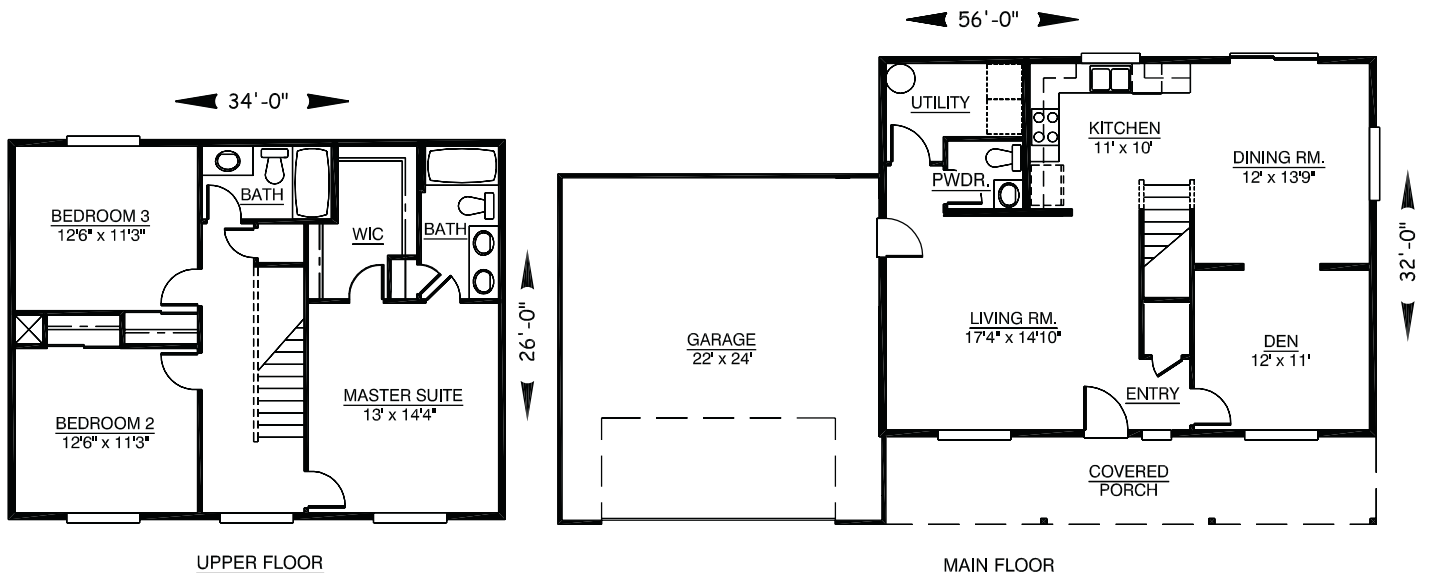

# 1768 sq ft Home

- 3 BEDROOMS
- 2-1/2 BATHS
- FULL COVERED PORCH
- GREAT DESIGN FLOW
- FITS ON CORNER LOTS

REVERSE ORIENTATION