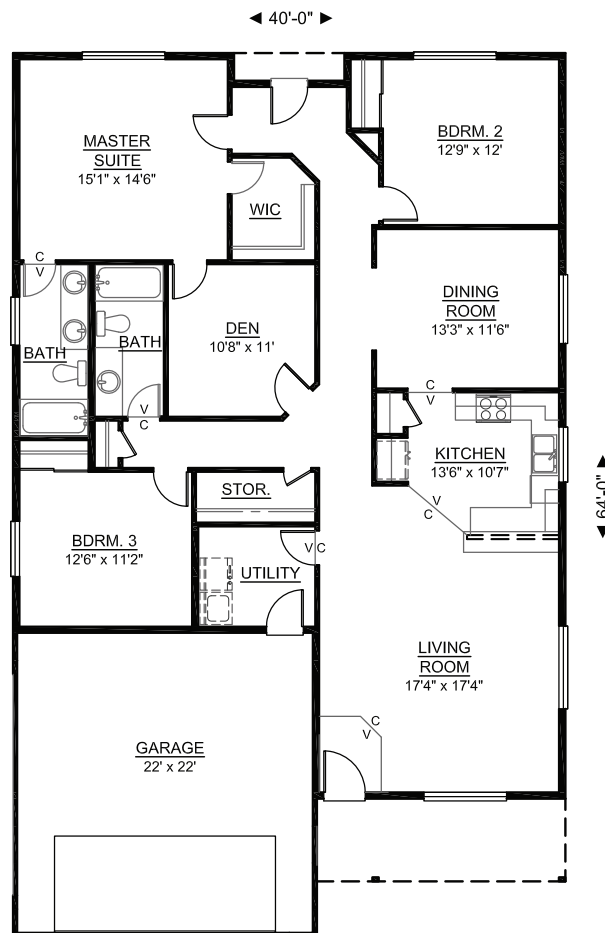

1883 sq ft Home

- 3 BEDROOMS
- 2 BATHS
- COMFORTABLE DEN
- COVERED ENTRY
- LARGE UTILITY ROOM

STANDARD ORIENTATION