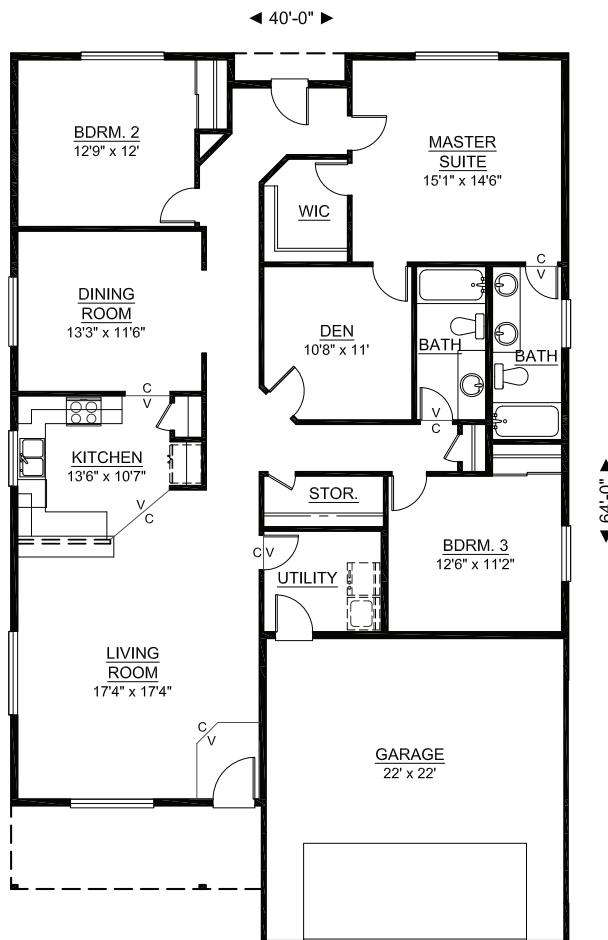

1883 sq ft Home

- 3 BEDROOMS
- 2 BATHS
- COMFORTABLE DEN
- COVERED ENTRY
- LARGE UTILITY ROOM

REVERSE ORIENTATION