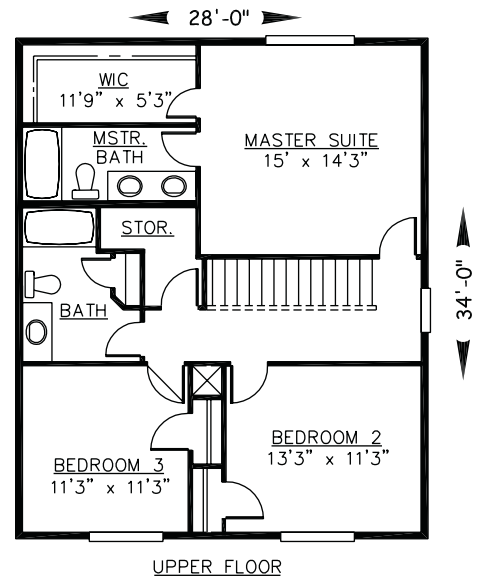

2001 sq ft Home

- 3 BEDROOMS
- 2 1/2 BATHS
- COVERED PORCH
- LARGE DINING ROOM
- SPACIOUS KITCHEN

REVERSE ORIENTATION