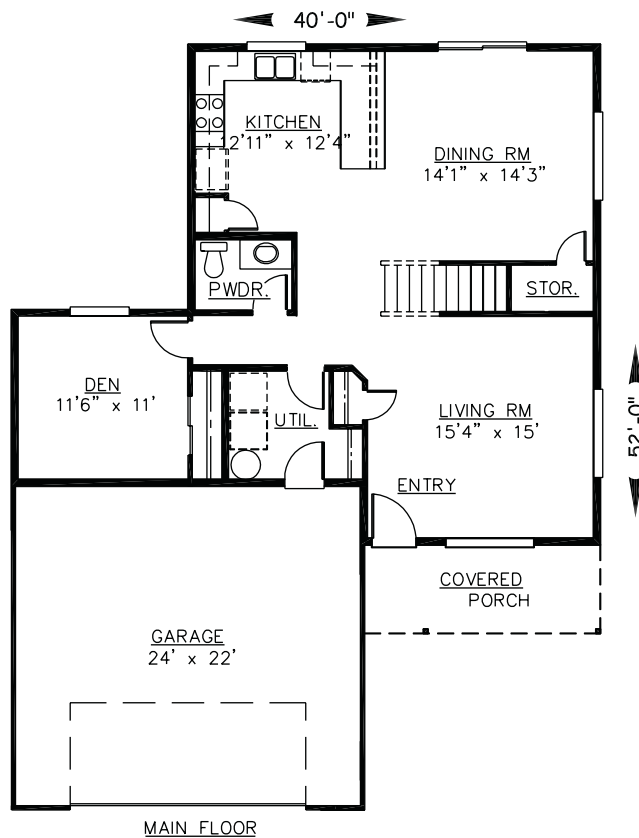

2001 sq ft Home

- 3 BEDROOMS
- 2 1/2 BATHS
- COVERED PORCH
- LARGE DINING ROOM
- SPACIOUS KITCHEN

REVERSE ORIENTATION