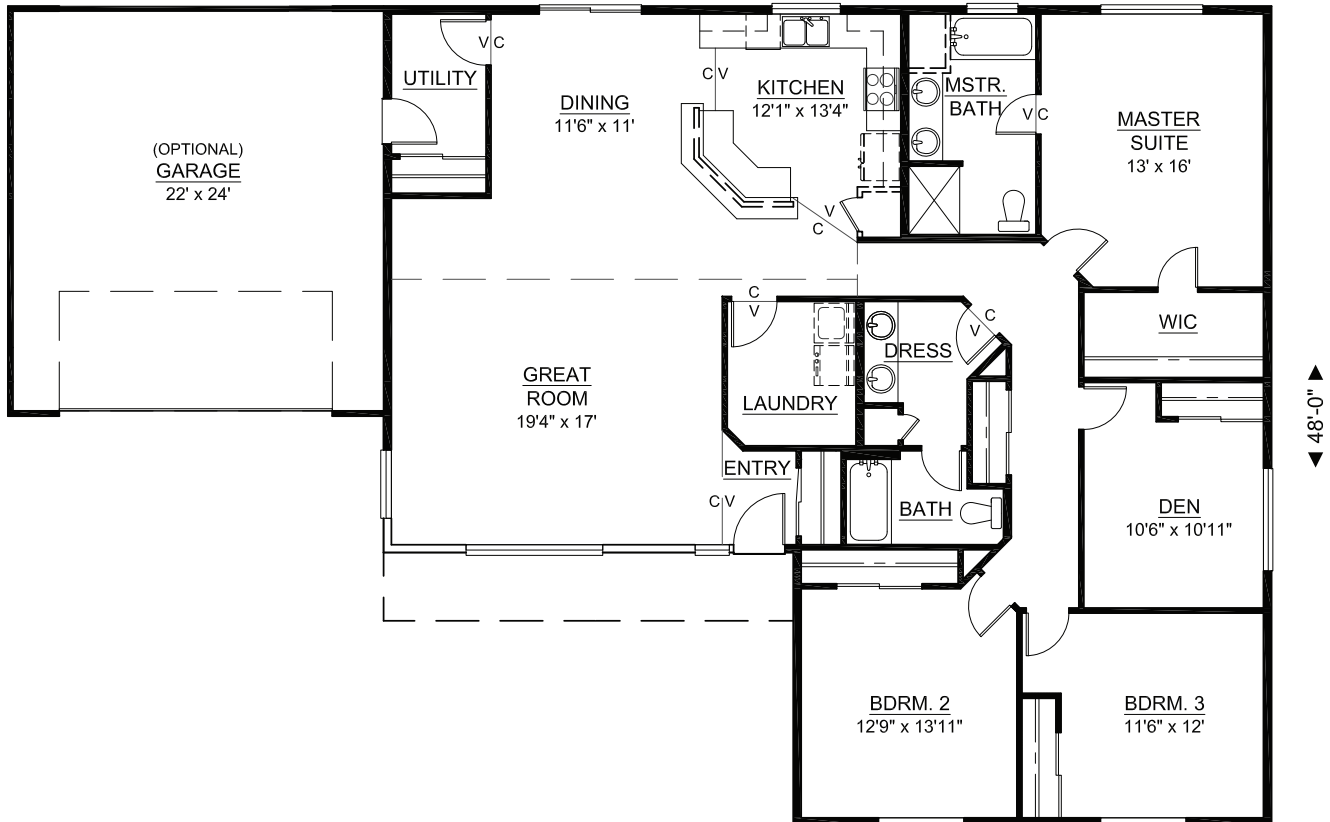

2112 sq ft Home

- 4 BEDROOMS
- 2 BATHS
- ONE OF THE TOP SELLING PLANS
- OPEN FLOOR PLAN
- OVERSIZED KITCHEN

◀ 74'-0" ▶

STANDARD ORIENTATION