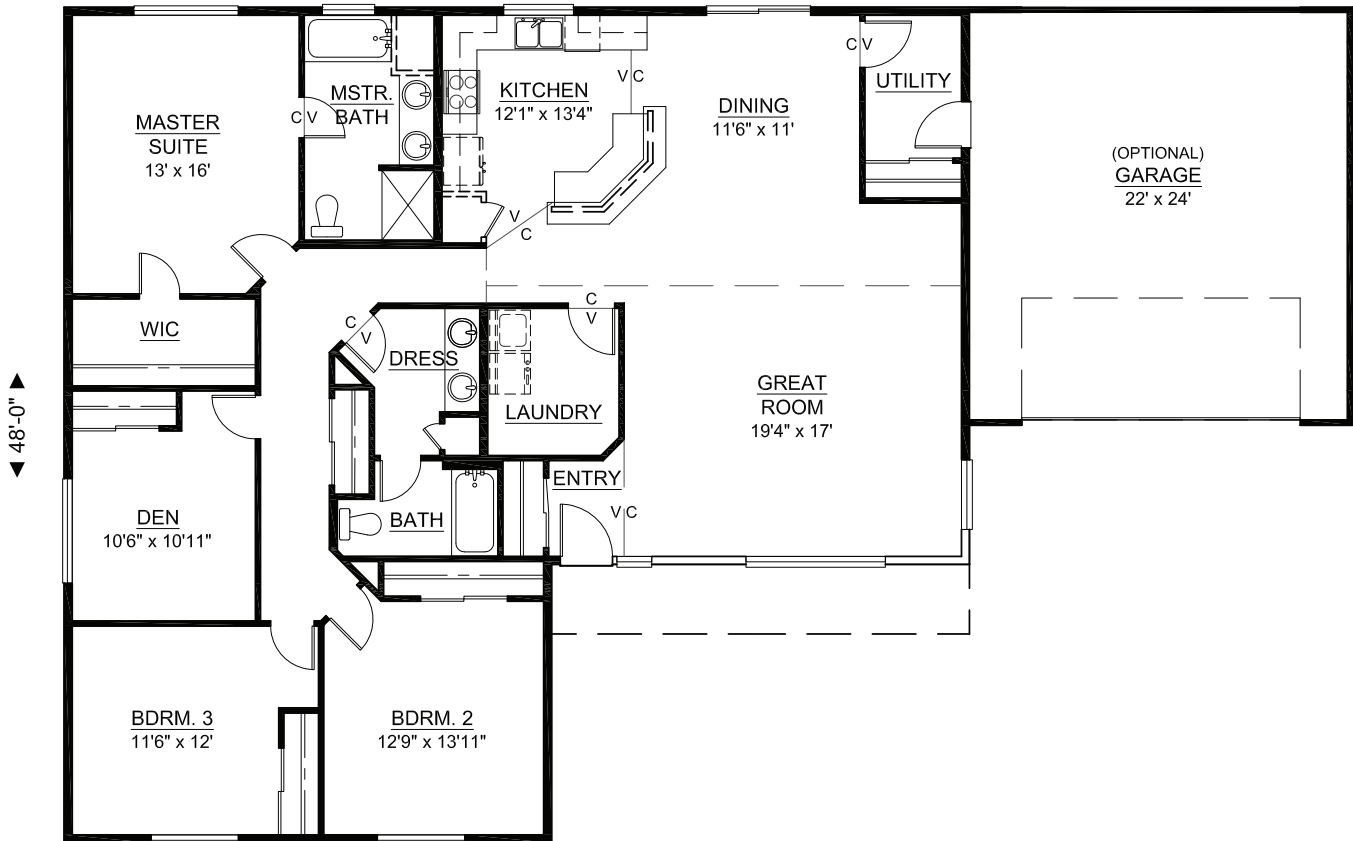

2112 sq ft Home

- 4 BEDROOMS
- 2 BATHS
- ONE OF THE TOP SELLING PLANS
- OPEN FLOOR PLAN
- OVERSIZED KITCHEN

◀ 74'-0" ▶

REVERSE ORIENTATION