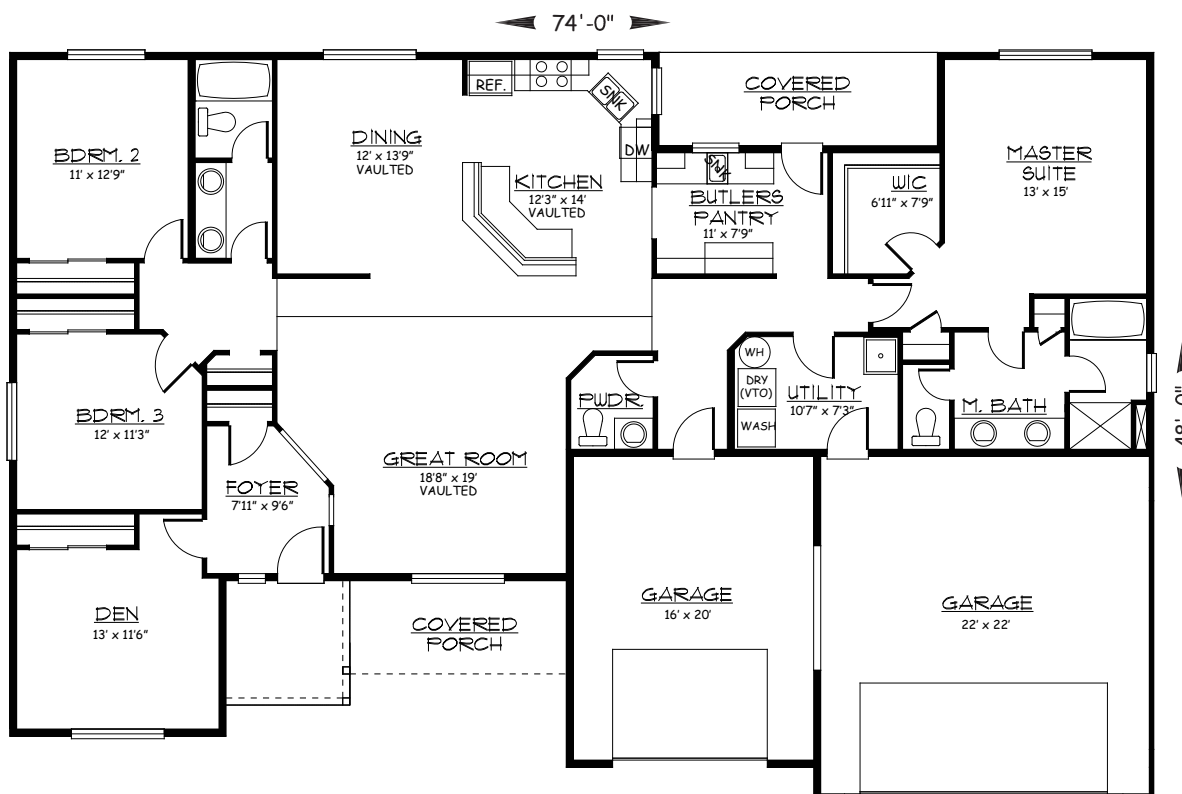

2248 sq ft Home

- 3/DEN
- 2 1/2 BATHS
- OPEN GREAT ROOM
- EXQUISITE DESIGN
- SECLUDED MASTER SUITE

STANDARD ORIENTATION