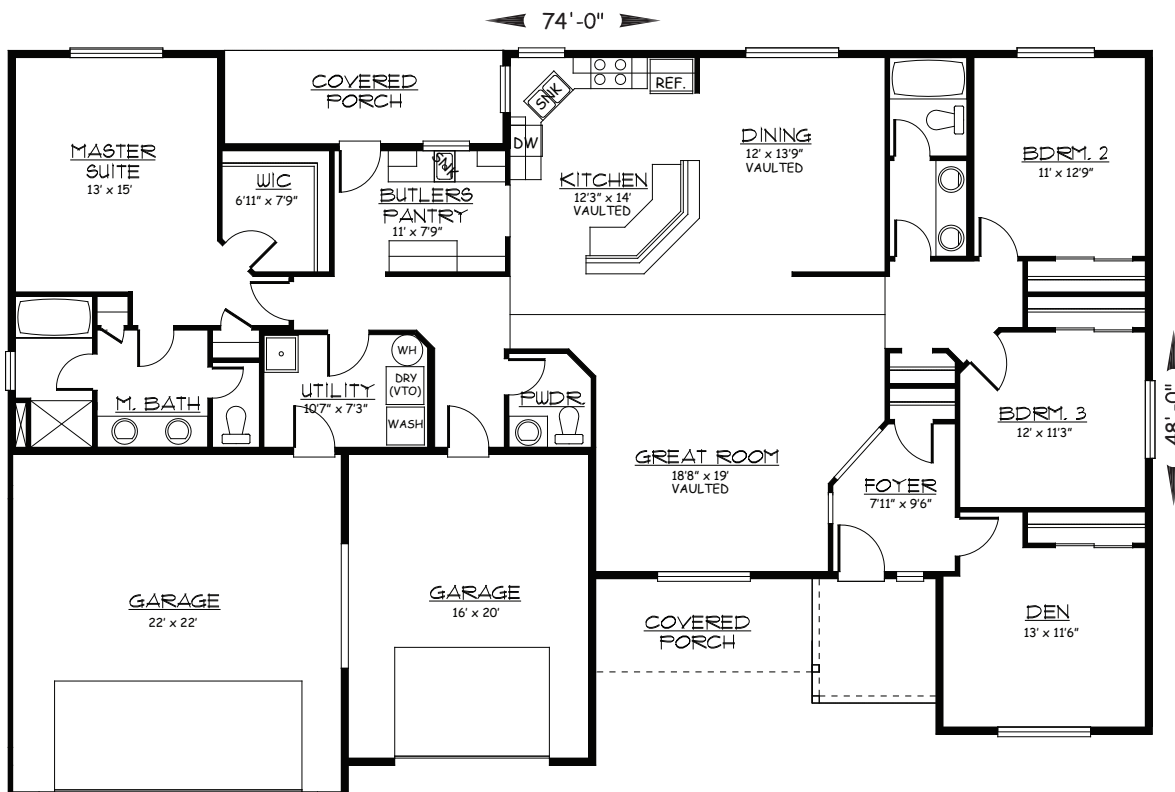

2248 sq ft Home

- 3/DEN
- 2 1/2 BATHS
- OPEN GREAT ROOM
- EXQUISITE DESIGN
- SECLUDED MASTER SUITE

REVERSE ORIENTATION