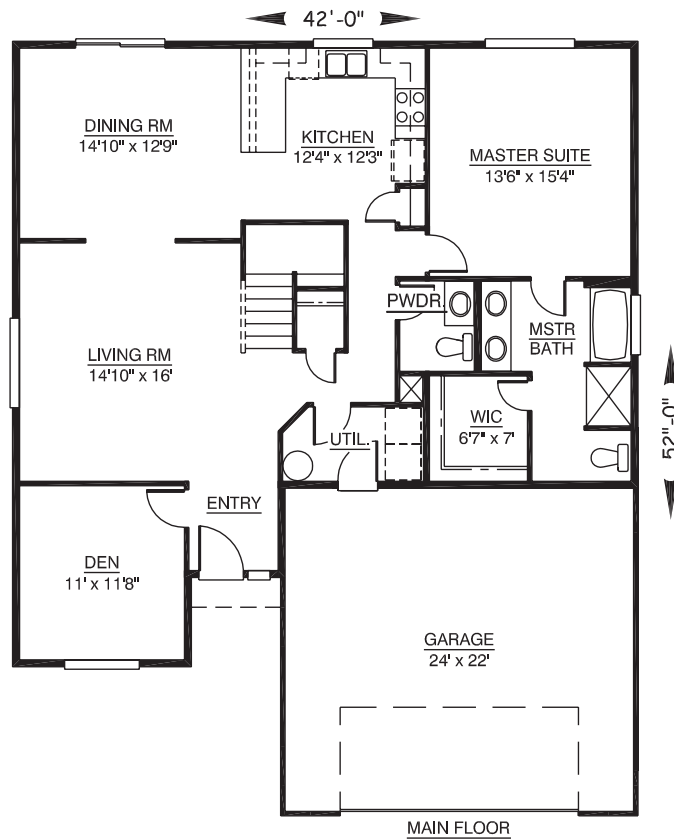

2281 sq ft Home

- 3 BEDROOMS
- 2 1/2 BATHS
- SECLUDED MSTR SUITE
- HUGE FAMILY ROOM
- GREAT DESIGN FLOW

STANDARD ORIENTATION