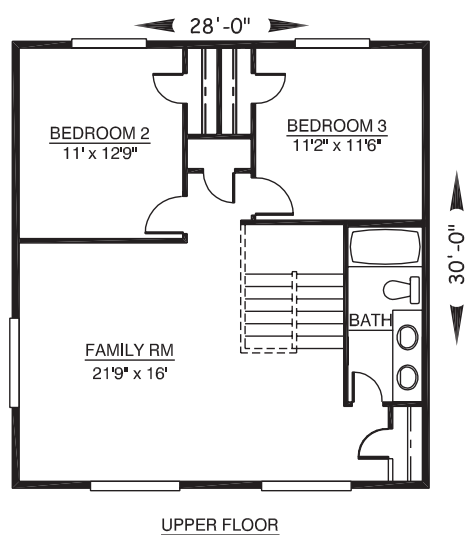

2281 sq ft Home

- 3 BEDROOMS
- 2 1/2 BATHS
- SECLUDED MSTR SUITE
- HUGE FAMILY ROOM
- GREAT DESIGN FLOW

STANDARD ORIENTATION