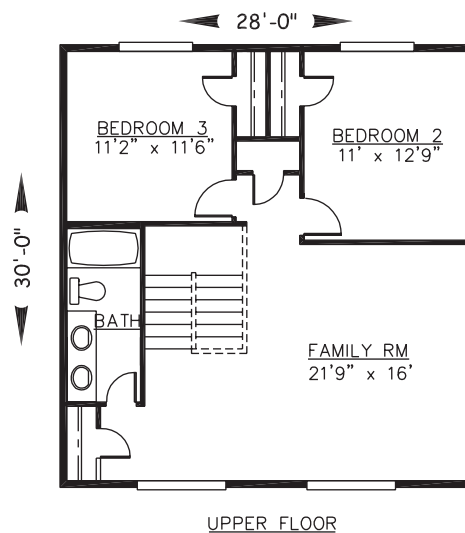

2281 sq ft Home

- 3 BEDROOMS
- 2 1/2 BATHS
- SECLUDED MSTR SUITE
- HUGE FAMILY ROOM
- GREAT DESIGN FLOW

REVERSE ORIENTATION