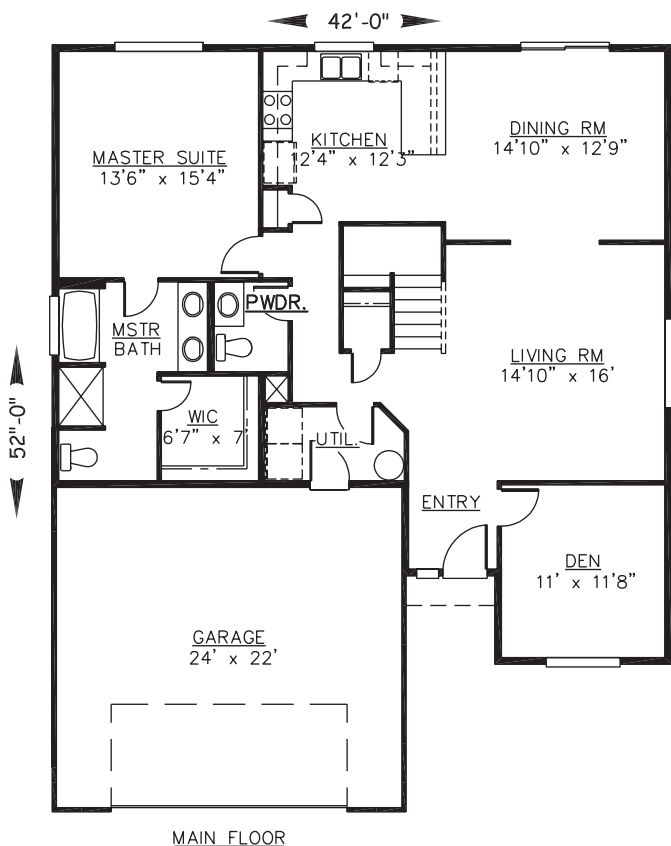

2281 sq ft Home

- 3 BEDROOMS
- 2 1/2 BATHS
- SECLUDED MSTR SUITE
- HUGE FAMILY ROOM
- GREAT DESIGN FLOW

REVERSE ORIENTATION