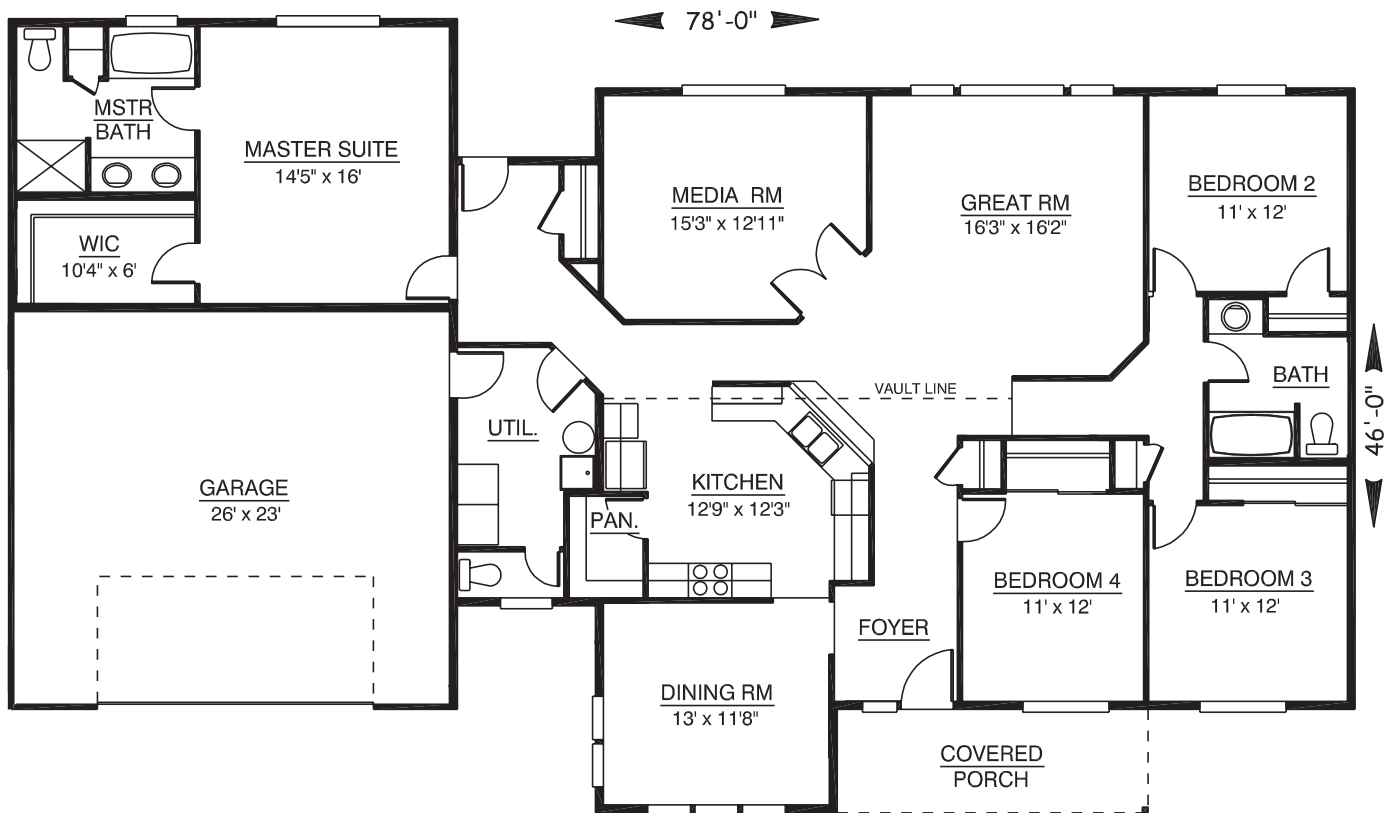

2318 sq ft Home

- 4 BEDROOMS
- 2 1/3 BATHS
- SPACIOUS KITCHEN
- HIGH VAULTED CEILINGS
- INVITING DINING ROOM

STANDARD ORIENTATION