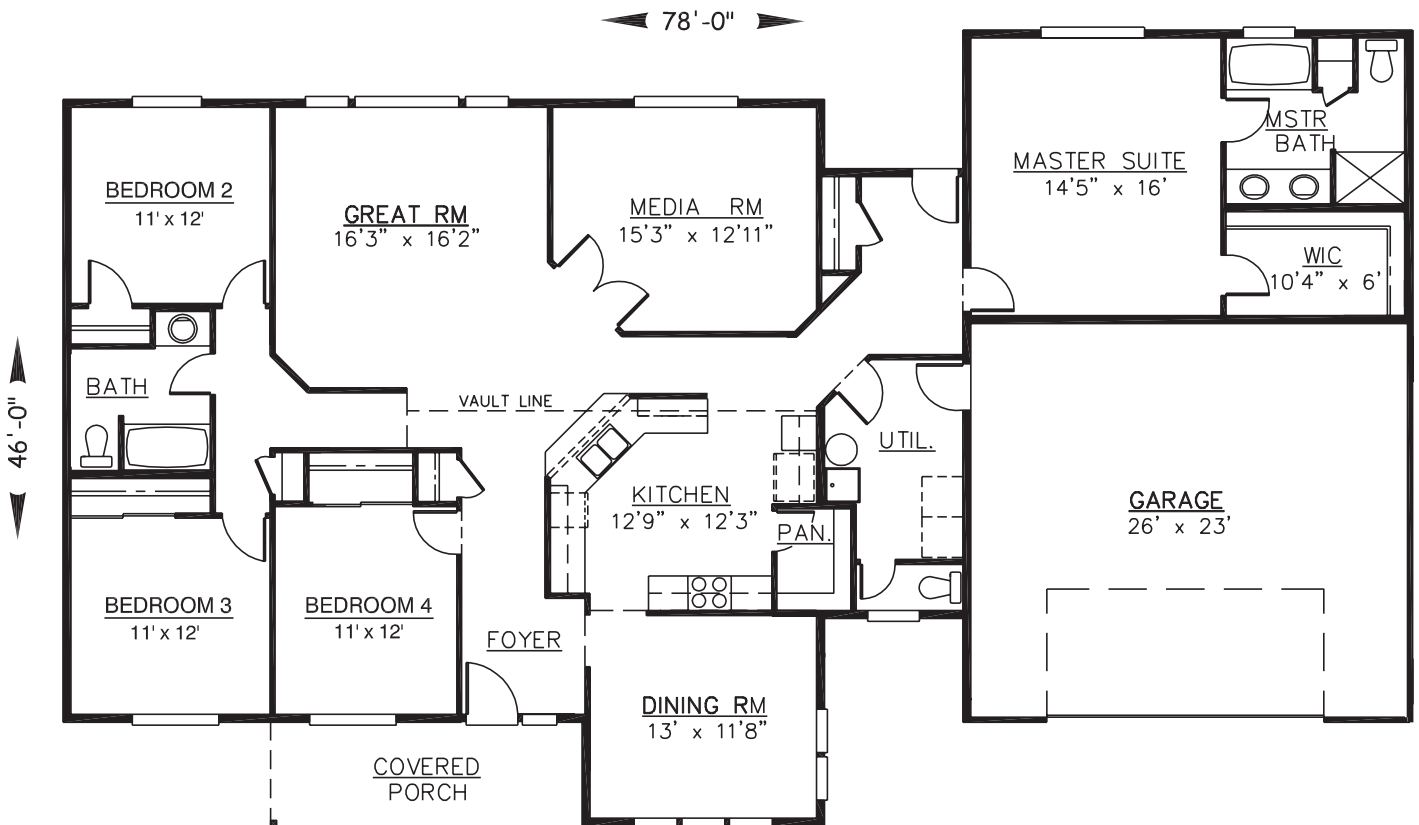

# 2318 sq ft Home

- 4 BEDROOMS
- 2 1/3 BATHS
- SPACIOUS KITCHEN
- HIGH VAULTED CEILINGS
- INVITING DINING ROOM

REVERSE ORIENTATION