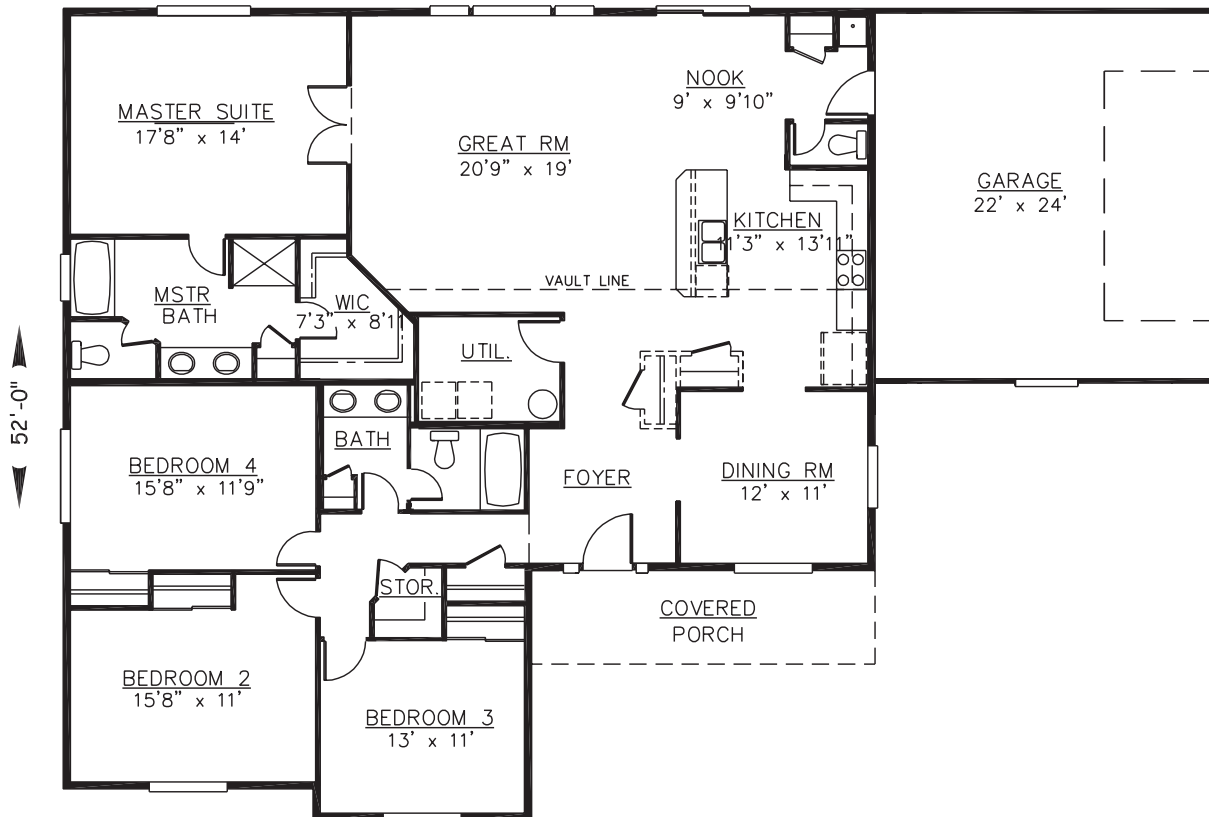

2320 sq ft Home

- 4 BEDROOMS
- 2 1/3 BATHS
- HUGE GREAT ROOM
- SEPARATE DINING ROOM
- OPEN KITCHEN

74'-0"

STANDARD ORIENTATION