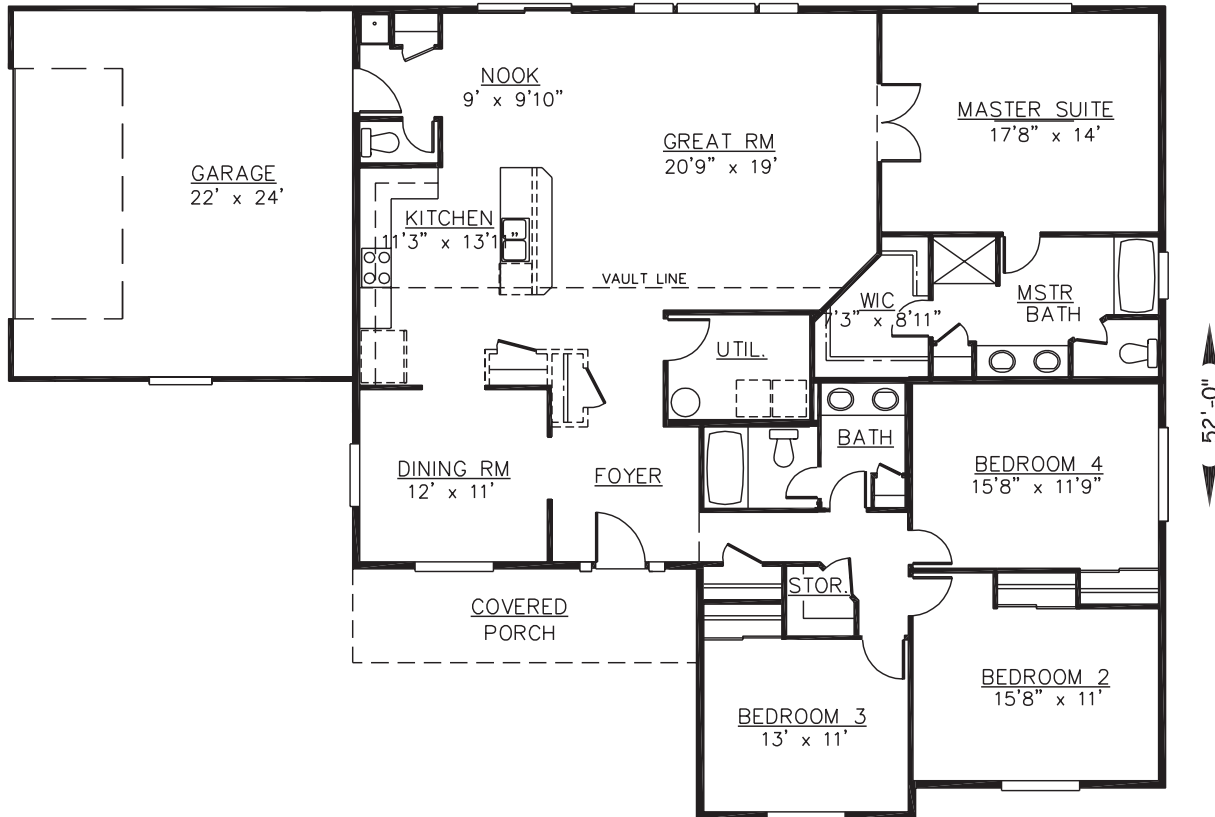

# 2320 sq ft Home

- 4 BEDROOMS
- 2 1/3 BATHS
- HUGE GREAT ROOM
- SEPARATE DINING ROOM
- OPEN KITCHEN

74'-0"

REVERSE ORIENTATION