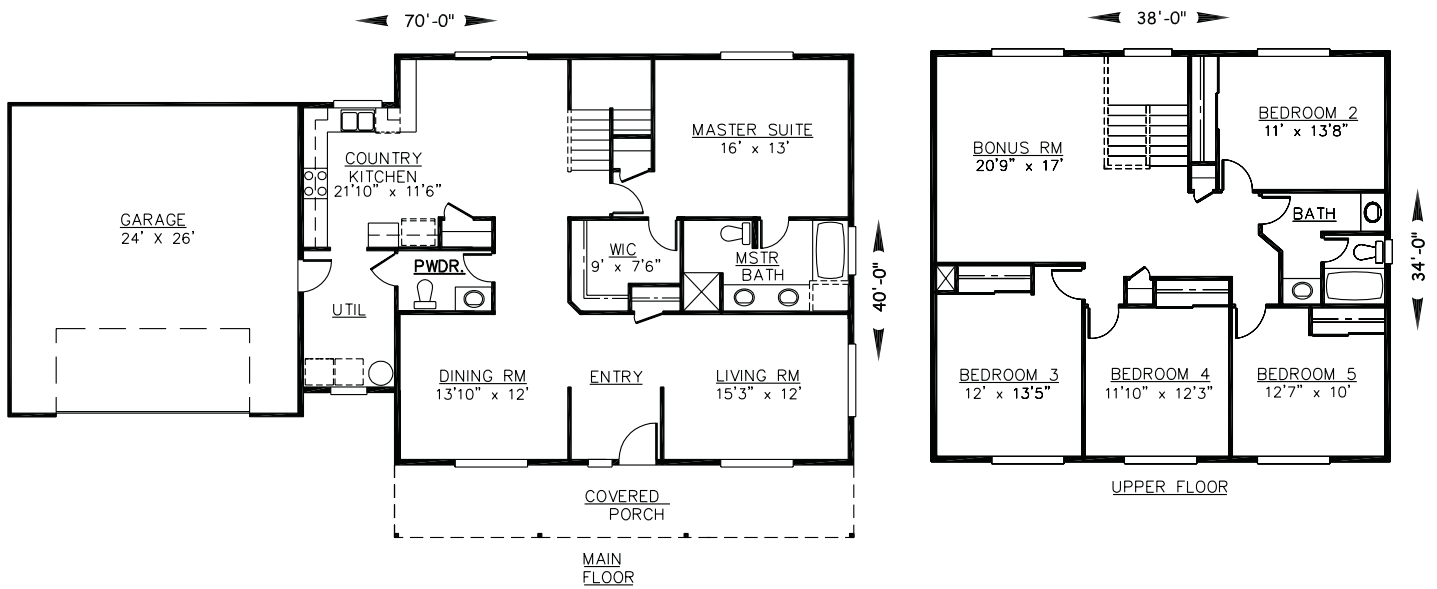

# 2776 sq ft Home

- 5 BEDROOMS
- 2 1/2 BATHS
- HUGE BONUS ROOM
- FULL COVERED PORCH
- COUNTRY KITCHEN

STANDARD ORIENTATION