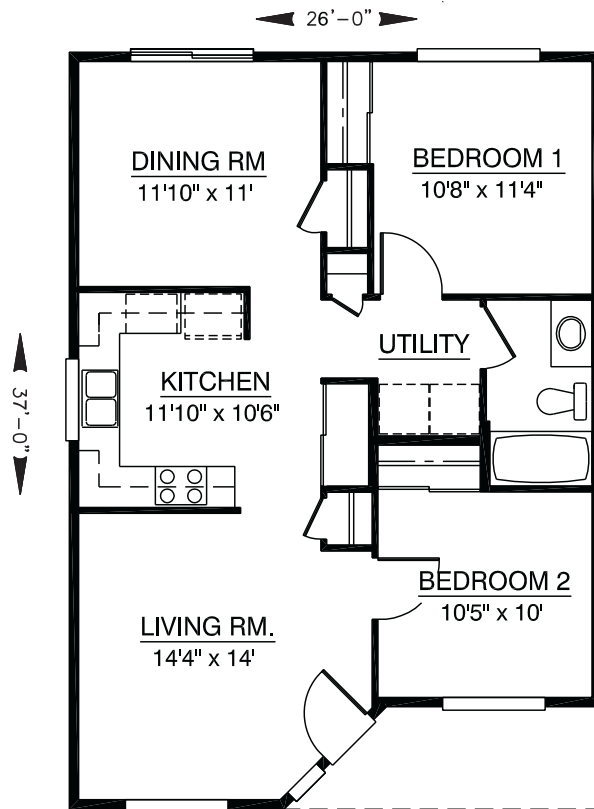

# 897 sq ft ADU

- ACCESSORY DWELLING UNIT
- 2 BEDROOMS / ONE BATH
- CAN FIT ON LOT WITH AN EXISTING HOME
- RETIREMENT LIVING CLOSE TO FAMILY
- GREAT FOR AN INVESTMENT PROPERTY

REVERSE ORIENTATION