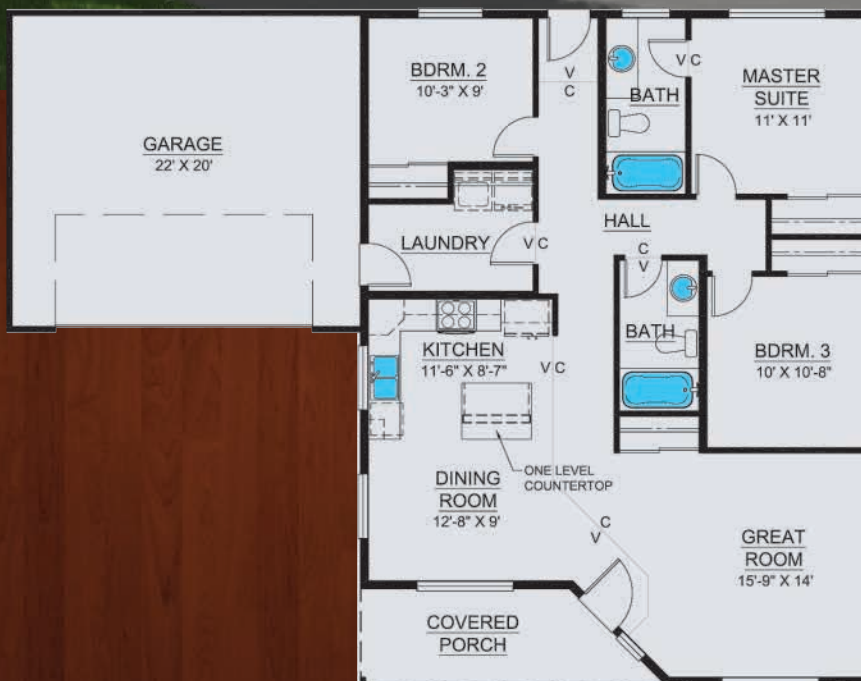

◀ 42'-0" ▶

On Your Lot, On Time, Built Right!

Call Now! (800) 969-5946 | HiLineHomes.com

Any use, modification or derivative works of floor plans without permission constitutes copyright infringement. Plan numbers indicate approximate square footage of living space. Renderings of elevations shown may reflect artist's interpretation and/or optional features, and may not represent the finished product. Builder reserves the right to change specifications and price without notice or obligation. WA # HILINH*983BD, HILINH*845D3, HILINH*841JA | OR CCB# 182300, 181069, 181652, 210297 CA CCSLB# 1001720. Revised 1/2019 | ©1996-2019 All Rights Reserved - HiLine Homes.

VIRTUAL
TOUR

HiLineHomes.com

Plan | 1248L

Living Area | 1248 sq ft

Bedrooms | 3

Baths | 2

2 Car Garage

On Your Lot, On Time, Built Right!

Call Now! (800) 969-5946 | HiLineHomes.com

Any use, modification or derivative works of floor plans without permission constitutes copyright infringement. Plan numbers indicate approximate square footage of living space. Renderings of elevations shown may reflect artist's interpretation and/or optional features, and may not represent the finished product. Builder reserves the right to change specifications and price without notice or obligation. WA # HILINH*983BD, HILINH*845D3, HILINHT841JA | OR CCB# 182300, 181069, 181652, 210297 CA CCSLB# 1001720. Revised 1/2019 | ©1996-2019 All Rights Reserved - HiLine Homes.