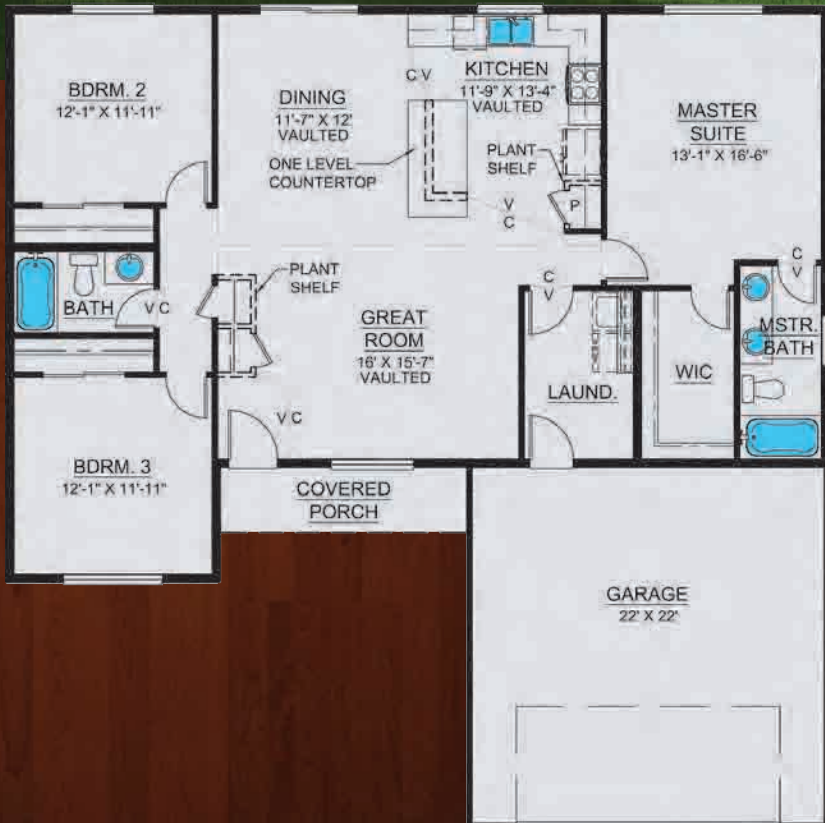

◀ 50'-0" ▶

▲ 50'-0" ▼

Plan | 1491R

Living Area | 1491 sq ft

Bedrooms | 3

Baths | 2

2 Car Garage

On Your Lot, On Time, Built Right!

Call Now! (800) 969-5946 | HiLineHomes.com

Any use, modification or derivative works of floor plans without permission constitutes copyright infringement. Plan numbers indicate approximate square footage of living space. Renderings of elevations shown may reflect artist's interpretation and/or optional features, and may not represent the finished product. Builder reserves the right to change specifications and price without notice or obligation. WA # HILINH*983BD, HILINH*845D3, HILINH*841JA | OR CCB# 182300, 181069, 181652, 210297 CA CCSLB# 1001720. Revised 1/2019 | © 1996-2019 All Rights Reserved - HiLine Homes.

◀ 50'-0" ▶

Plan | 1491L

Living Area | 1491 sq ft

Bedrooms | 3

Baths | 2

2 Car Garage

◀ 50'-0" ▶

On Your Lot, On Time, Built Right!