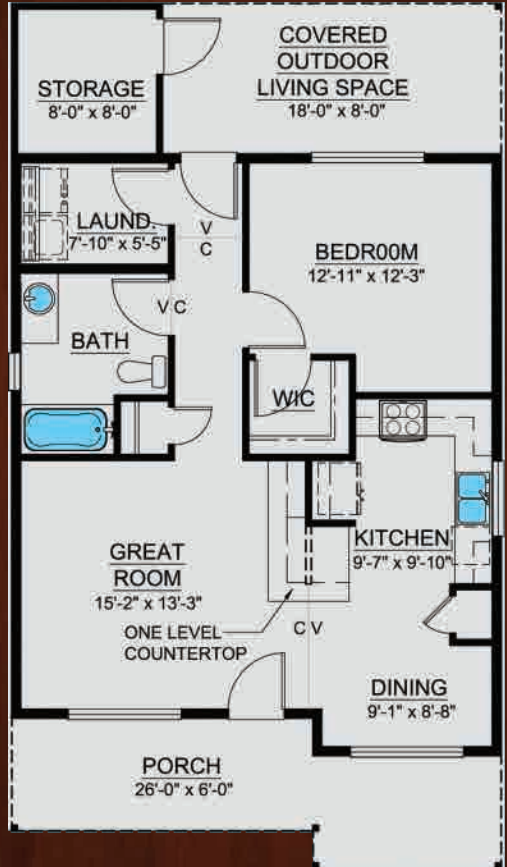

Plan | 800R
 Living Area | 800 sq ft
 Bedrooms | 1
 Baths | 1

On Your Lot, On Time, Built Right!
 Call Now! (800) 969-5946 | HiLineHomes.com

Any use, modification or derivative works of floor plans without permission constitutes copyright infringement. Plan numbers indicate approximate square footage of living space. Renderings of elevations shown may reflect artist's interpretation and/or optional features, and may not represent the finished product. Builder reserves the right to change specifications and price without notice or obligation. WA # HILINH*983BD, HILINH*845D3, HILINH*841JA | OR CCB# 182300, 181069, 181652, 210297 CA CCSLB# 1001720. Revised 1/2019 | ©1996-2019 All Rights Reserved - HiLine Homes.

◀ 26'-0" ▶

▶ 46'-0" ▶

Plan | 800L
 Living Area | 800 sq ft
 Bedrooms | 1
 Baths | 1

On Your Lot, On Time, Built Right!
 Call Now! (800) 969-5946 | HiLineHomes.com

Any use, modification or derivative works of floor plans without permission constitutes copyright infringement. Plan numbers indicate approximate square footage of living space. Renderings of elevations shown may reflect artist's interpretation and/or optional features, and may not represent the finished product. Builder reserves the right to change specifications and price without notice or obligation. WA # HILINH*983BD, HILINH*845D3, HILINH*841JA | OR CCB# 182300, 181069, 181652, 210297 CA CCSLB# 1001720. Revised 1/2019 | ©1996-2019 All Rights Reserved - HiLine Homes.