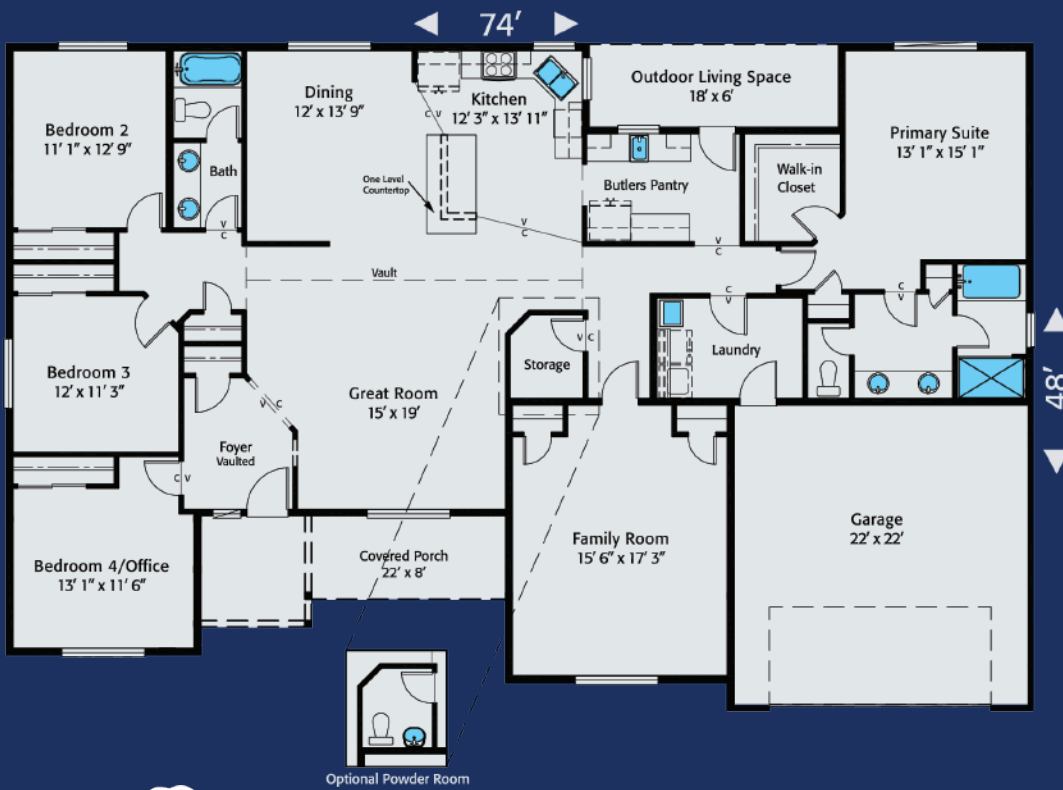

360°

Virtual
Tour
Available

HiLineHomes.com

Home Plan 2576R | 4 Bedrooms | 2 Bathrooms | 2 Car Garage | Optional Powder Room
On Your Lot, On Time, Built Right! | HiLineHomes.com | 888-882-2232

Any use, modification or derivative works on floor plans without permission constitutes copyright infringement. Plan numbers indicate approximate square footage of living space, Renderings of elevations shown may reflect artist's interpretation and/or optional features, and may not represent the finished product. Builder reserves the right to change specifications and price without notice or obligation.
WA # HILINH*769J3, HILINH*845D3, HILINH*841JA | OR CCB# 250229, 181069, 181652, 210297 | CA CCLB# 1001720 | ID# RCE-50728.
Revised 5/2024 | ©1996-2024 All Rights Reserved - HiLine Homes.

360°

Virtual
Tour
Available

HiLineHomes.com

Standard Elevation

Home Plan 2576L | 4 Bedrooms | 2 Bathrooms | 2 Car Garage | Optional Powder Room
On Your Lot, On Time, Built Right! | HiLineHomes.com | 888-882-2232

Any use, modification or derivative works on floor plans without permission constitutes copyright infringement. Plan numbers indicate approximate square footage of living space, Renderings of elevations shown may reflect artist's interpretation and/or optional features, and may not represent the finished product. Builder reserves the right to change specifications and price without notice or obligation.