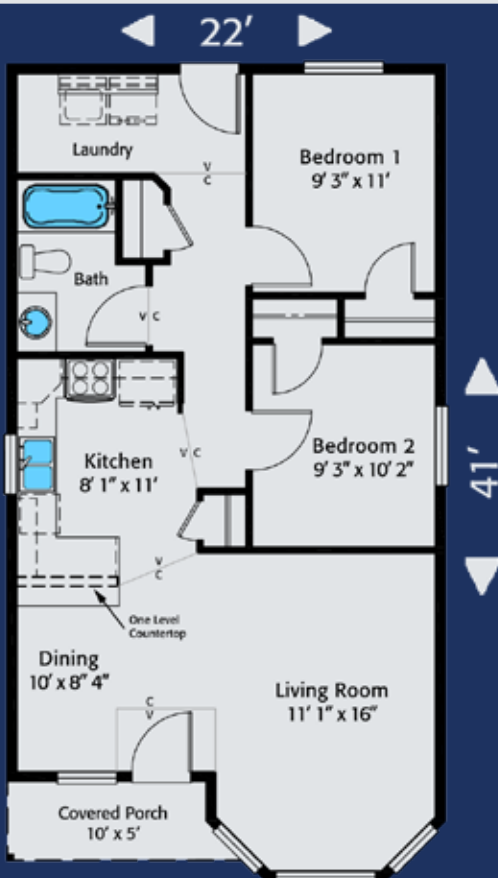

Standard Elevation

**Home Plan 843R | 2 Bedrooms | 1 Bathroom | Tiny Home Living
On Your Lot, On Time, Built Right! | HiLineHomes.com | 888-882-2232**

Any use, modification or derivative works on floor plans without permission constitutes copyright infringement. Plan numbers indicate approximate square footage of living space, Renderings of elevations shown may reflect artist's interpretation and/or optional features, and may not represent the finished product. Builder reserves the right to change specifications and price without notice or obligation.
WA # HILINH*983BD, HILINH*845D3, HILINH*841JA | OR CCB# 182300, 181069, 181652, 210297 | CA CCSLB# 1001720 | ID# RCE-50728.
Revised 2/2022 | ©1996-2023 All Rights Reserved - HiLine Homes.

Home Plan 843L | 2 Bedrooms | 1 Bathroom | Tiny Home Living
On Your Lot, On Time, Built Right! | HiLineHomes.com | 888-882-2232

Any use, modification or derivative works on floor plans without permission constitutes copyright infringement. Plan numbers indicate approximate square footage of living space, Renderings of elevations shown may reflect artist's interpretation and/or optional features, and may not represent the finished product. Builder reserves the right to change specifications and price without notice or obligation.
 WA # HILINH*983BD, HILINH*845D3, HILINH*841JA | OR CCB# 182300, 181069, 181652, 210297 | CA CCLB# 1001720 | ID# RCE-50728.
 Revised 2/2022 | ©1996-2023 All Rights Reserved - HiLine Homes.