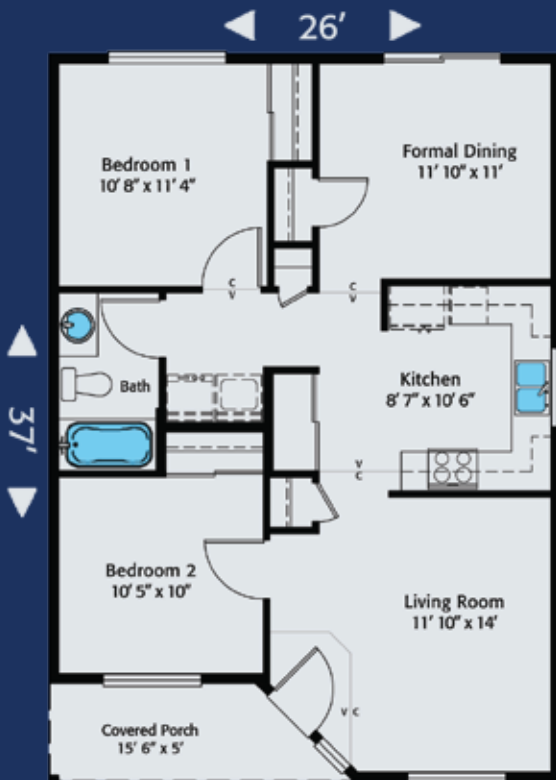

Home Plan 897R | 2 Bedrooms | 1 Bathroom
On Your Lot, On Time, Built Right! | HiLineHomes.com | 888-882-2232

Any use, modification or derivative works on floor plans without permission constitutes copyright infringement. Plan numbers indicate approximate square footage of living space, Renderings of elevations shown may reflect artist's interpretation and/or optional features, and may not represent the finished product. Builder reserves the right to change specifications and price without notice or obligation.
 WA # HILINH*983BD, HILINH*845D3, HILINH*841JA | OR CCB# 182300, 181069, 181652, 210297 | CA CCSLB# 1001720 | ID# RCE-50728.
 Revised 2/2022 | ©1996-2023 All Rights Reserved - HiLine Homes.

Home Plan 897L | 2 Bedrooms | 1 Bathroom

On Your Lot, On Time, Built Right! | HiLineHomes.com | 888-882-2232

Any use, modification or derivative works on floor plans without permission constitutes copyright infringement. Plan numbers indicate approximate square footage of living space, Renderings of elevations shown may reflect artist's interpretation and/or optional features, and may not represent the finished product. Builder reserves the right to change specifications and price without notice or obligation.